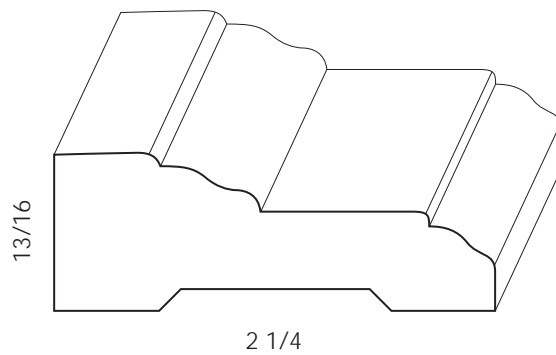

Mouldings One

Wood Casing - 1143

Physical Address: 13851 Station Road, Middlefield, Ohio 44062
Mailing Address: The Hardwood Lumber Company - P.O. Box 15 Burton, Ohio 44021
p. 440-834-3420 or 1-877-708-4095 f. 440-834-3422
hours: Mon.-Fri. 8am-4:30pm, Sat. 8am-12noon
www.mouldingsone.com