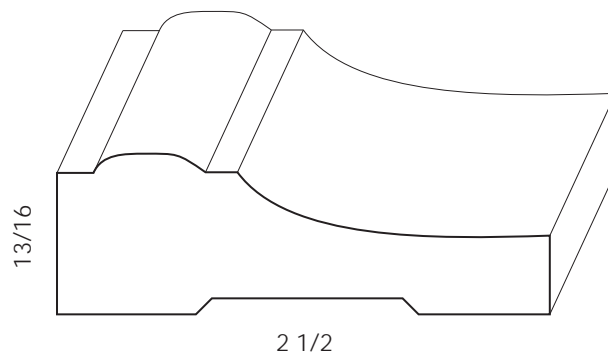

Mouldings One

Wood Casing - 1219

Physical Address: 13851 Station Road, Middlefield, Ohio 44062
Mailing Address: The Hardwood Lumber Company - P.O. Box 15 Burton, Ohio 44021
p. 440-834-3420 or 1-877-708-4095 f. 440-834-3422
hours: Mon.-Fri. 8am-4:30pm, Sat. 8am-12noon
www.mouldingsone.com