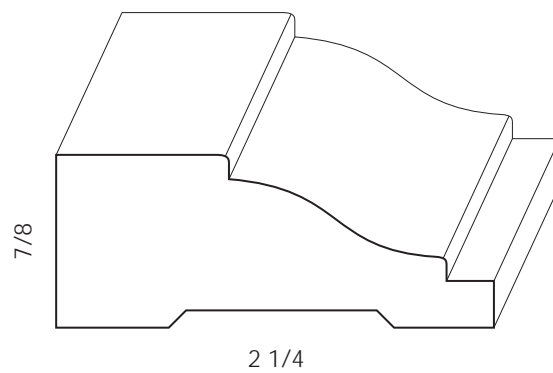

Mouldings One

Wood Casing - 1226

Physical Address: 13851 Station Road, Middlefield, Ohio 44062
Mailing Address: The Hardwood Lumber Company - P.O. Box 15 Burton, Ohio 44021
p. 440-834-3420 or 1-877-708-4095 f. 440-834-3422
hours: Mon.-Fri. 8am-4:30pm, Sat. 8am-12noon
www.mouldingsone.com