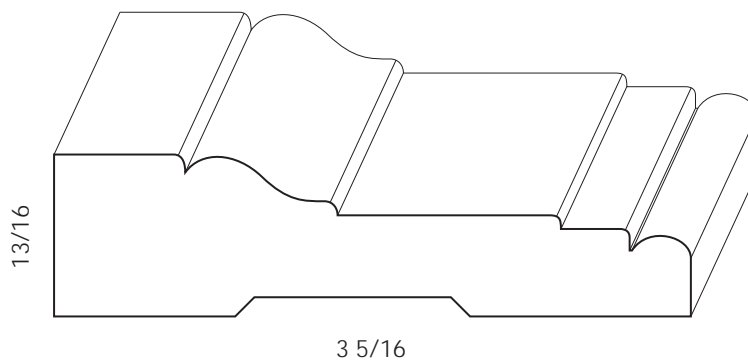

## Wood Casing - 1231

Physical Address: 13851 Station Road, Middlefield, Ohio 44062  
Mailing Address: The Hardwood Lumber Company - P.O. Box 15 Burton, Ohio 44021  
p. 440-834-3420 or 1-877-708-4095 f. 440-834-3422  
hours: Mon.-Fri. 8am-4:30pm, Sat. 8am-12noon  
[www.mouldingsone.com](http://www.mouldingsone.com)