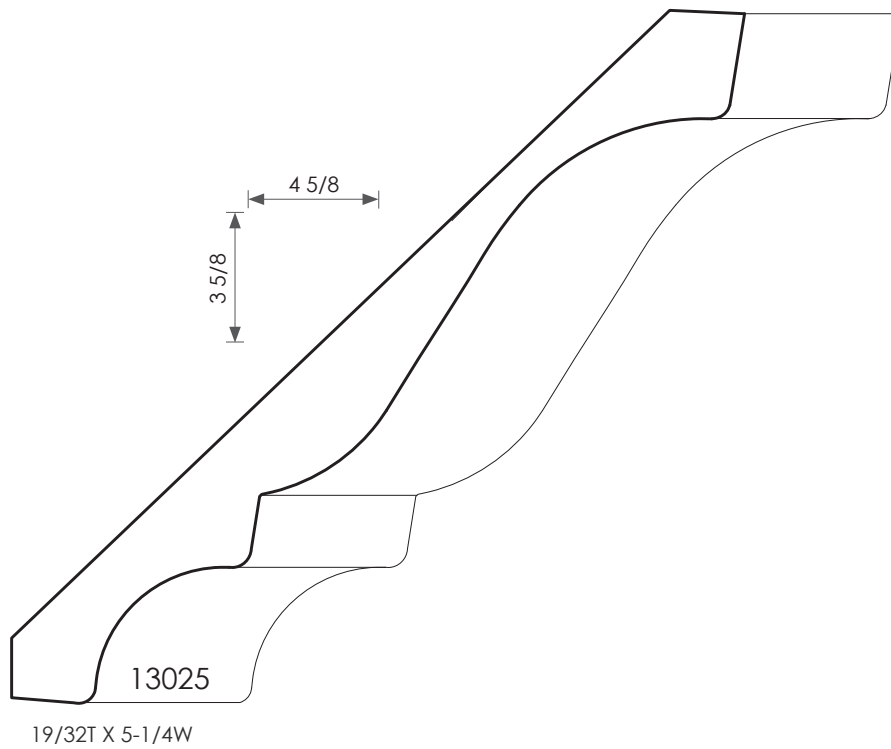

MOULDINGS ONE

MDF Crown - 13025

PHYSICAL ADDRESS: 13851 STATION ROAD, MIDDLEFIELD, OHIO 44062

MAILING ADDRESS: THE HARDWOOD LUMBER COMPANY - P.O. BOX 15 BURTON, OHIO 44021

P. 440-834-3420 OR 1-877-708-4095 F. 440-834-3422

HOURS: MON.-FRI. 8AM-4:30PM, SAT. 8AM-12NOON

www.mouldingsone.com