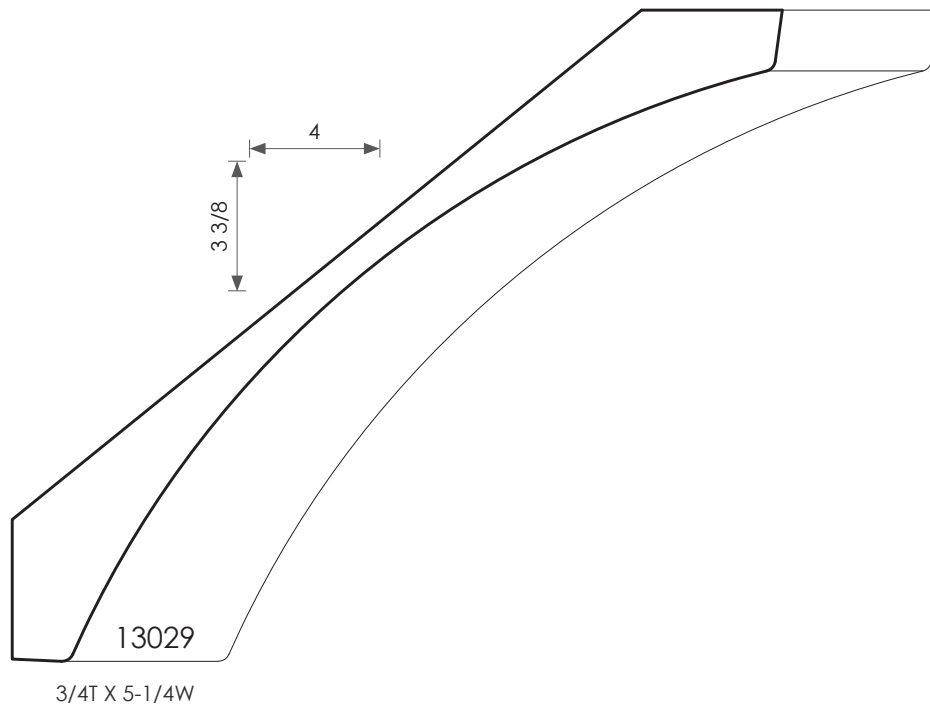

# MOULDINGS ONE

MDF Crown - 13029

PHYSICAL ADDRESS: 13851 STATION ROAD, MIDDLEFIELD, OHIO 44062

MAILING ADDRESS: THE HARDWOOD LUMBER COMPANY - P.O. BOX 15 BURTON, OHIO 44021

P. 440-834-3420 OR 1-877-708-4095 F. 440-834-3422