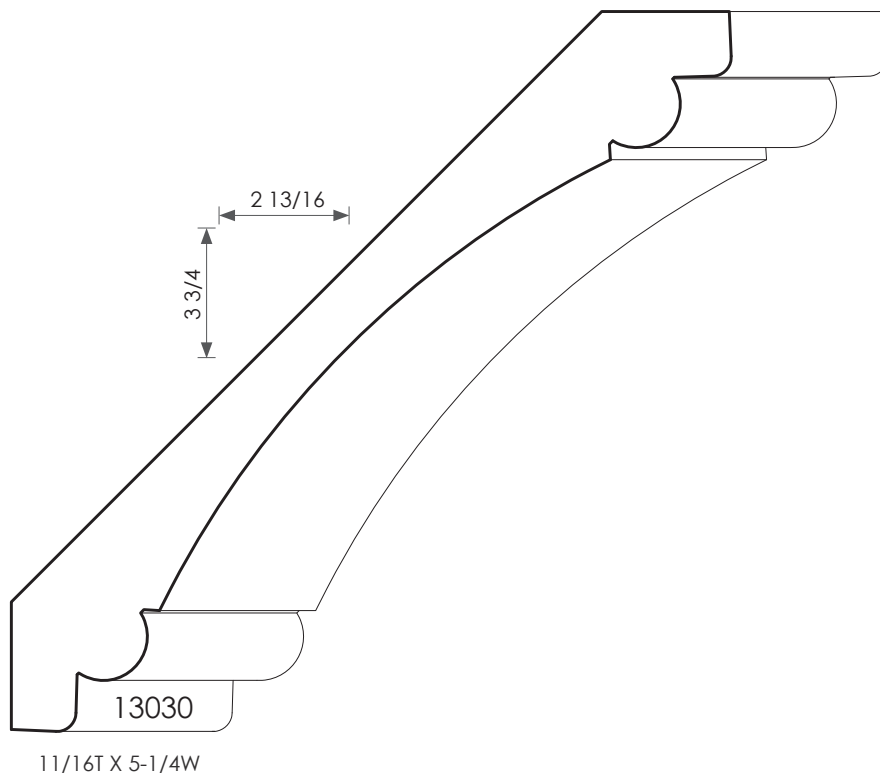

MOULDINGS ONE

MDF Crown - 13030

PHYSICAL ADDRESS: 13851 STATION ROAD, MIDDLEFIELD, OHIO 44062

MAILING ADDRESS: THE HARDWOOD LUMBER COMPANY - P.O. BOX 15 BURTON, OHIO 44021

P. 440-834-3420 OR 1-877-708-4095 F. 440-834-3422