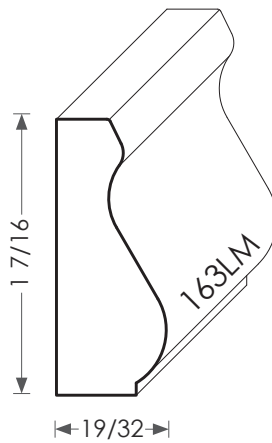

MOULDINGS ONE

MDF Base Cap - 163LM

PHYSICAL ADDRESS: 13851 STATION ROAD, MIDDLEFIELD, OHIO 44062

MAILING ADDRESS: THE HARDWOOD LUMBER COMPANY - P.O. BOX 15 BURTON, OHIO 44021

P. 440-834-3420 OR 1-877-708-4095 F. 440-834-3422