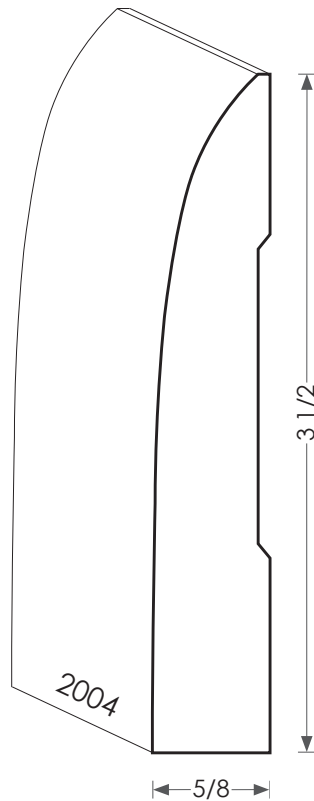

MOULDINGS ONE

Most baseboards can be modified for height.

Wood Baseboard - 2004

PHYSICAL ADDRESS: 13851 STATION ROAD, MIDDLEFIELD, OHIO 44062
MAILING ADDRESS: THE HARDWOOD LUMBER COMPANY - P.O. BOX 15 BURTON, OHIO 44021
P. 440-834-3420 OR 1-877-708-4095 F. 440-834-3422
HOURS: MON.-FRI. 8AM-4:30PM, SAT. 8AM-12NOON
www.mouldingsone.com