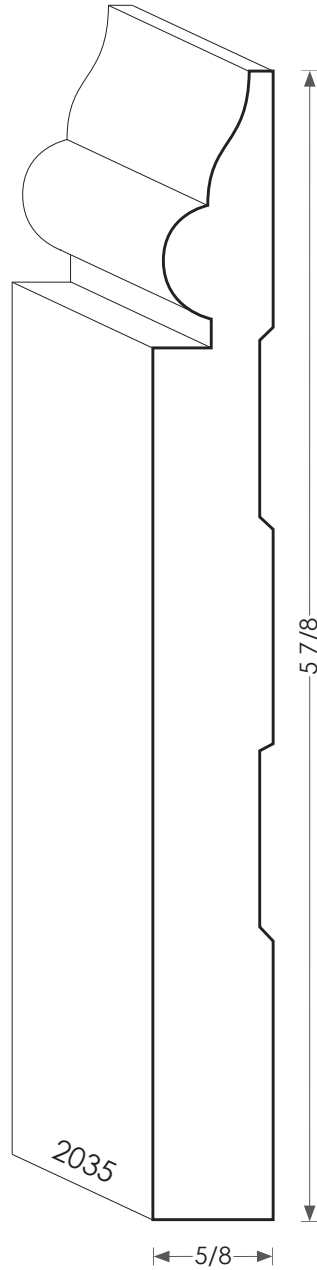

MOULDINGS ONE

Most baseboards can be modified for height.

Wood Baseboard - 2035

PHYSICAL ADDRESS: 13851 STATION ROAD, MIDDLEFIELD, OHIO 44062
MAILING ADDRESS: THE HARDWOOD LUMBER COMPANY - P.O. BOX 15 BURTON, OHIO 44021
P. 440-834-3420 OR 1-877-708-4095 F. 440-834-3422
HOURS: MON.-FRI. 8AM-4:30PM, SAT. 8AM-12NOON
www.mouldingsone.com