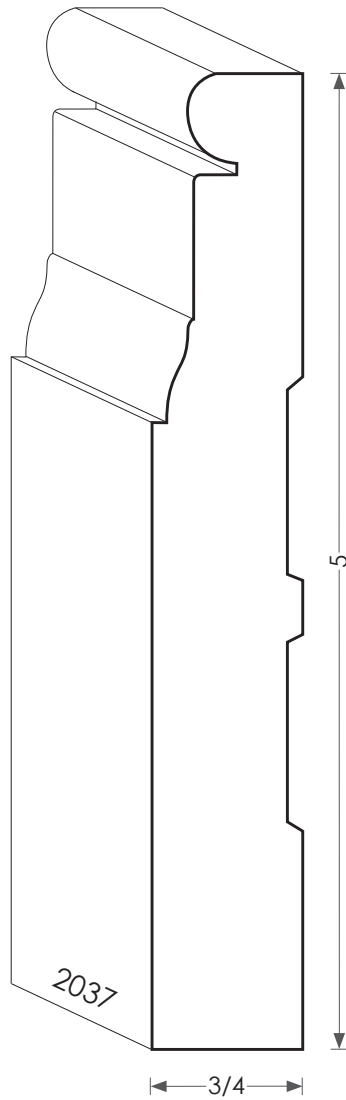

MOULDINGS ONE

Most baseboards can be modified for height.

Wood Baseboard - 2037

PHYSICAL ADDRESS: 13851 STATION ROAD, MIDDLEFIELD, OHIO 44062
MAILING ADDRESS: THE HARDWOOD LUMBER COMPANY - P.O. BOX 15 BURTON, OHIO 44021
P. 440-834-3420 OR 1-877-708-4095 F. 440-834-3422
HOURS: MON.-FRI. 8AM-4:30PM, SAT. 8AM-12NOON
www.mouldingsone.com