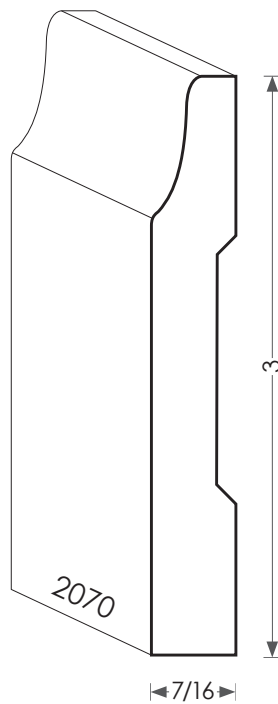

MOULDINGS ONE

Most baseboards can be modified for height.

Wood Baseboard - 2070

PHYSICAL ADDRESS: 13851 STATION ROAD, MIDDLEFIELD, OHIO 44062
MAILING ADDRESS: THE HARDWOOD LUMBER COMPANY - P.O. BOX 15 BURTON, OHIO 44021
P. 440-834-3420 OR 1-877-708-4095 F. 440-834-3422
HOURS: MON.-FRI. 8AM-4:30PM, SAT. 8AM-12NOON
www.mouldingsone.com