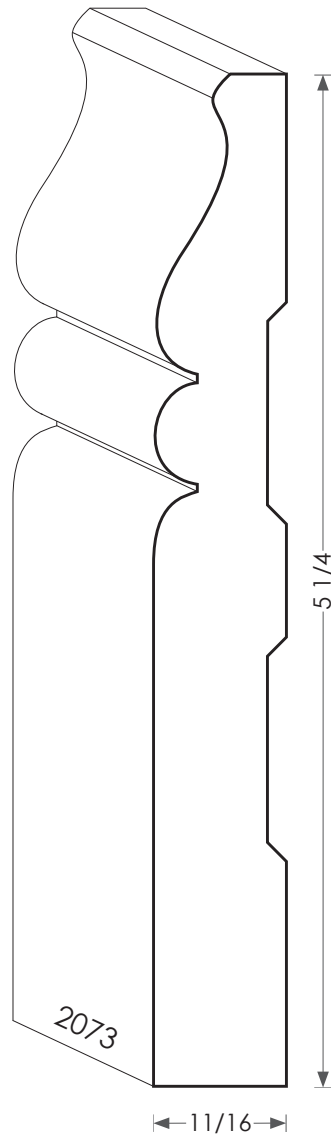

# MOULDINGS ONE

Most baseboards can be modified for height.

Wood Baseboard - 2073

PHYSICAL ADDRESS: 13851 STATION ROAD, MIDDLEFIELD, OHIO 44062  
MAILING ADDRESS: THE HARDWOOD LUMBER COMPANY - P.O. BOX 15 BURTON, OHIO 44021  
P. 440-834-3420 OR 1-877-708-4095 F. 440-834-3422  
HOURS: MON.-FRI. 8AM-4:30PM, SAT. 8AM-12NOON  
[www.mouldingsone.com](http://www.mouldingsone.com)