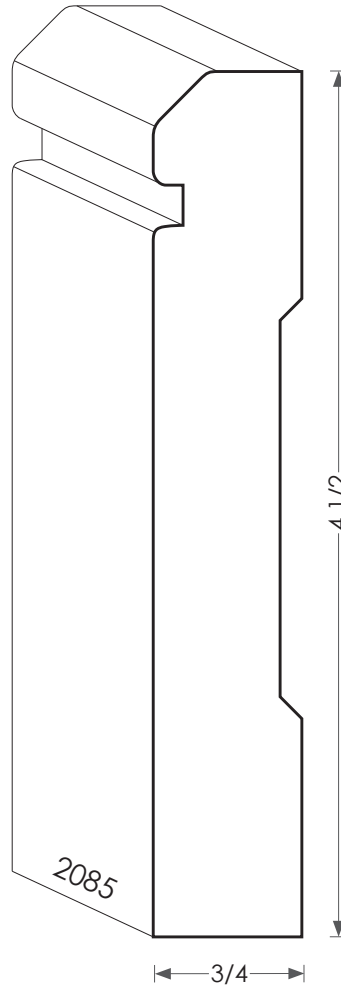

MOULDINGS ONE

Most baseboards can be modified for height.

Wood Baseboard - 2085

PHYSICAL ADDRESS: 13851 STATION ROAD, MIDDLEFIELD, OHIO 44062
MAILING ADDRESS: THE HARDWOOD LUMBER COMPANY - P.O. BOX 15 BURTON, OHIO 44021
P. 440-834-3420 OR 1-877-708-4095 F. 440-834-3422
HOURS: MON.-FRI. 8AM-4:30PM, SAT. 8AM-12NOON
www.mouldingsone.com