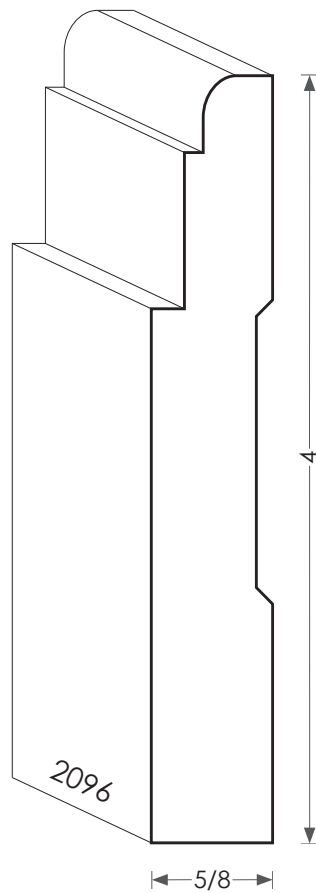

MOULDINGS ONE

Most baseboards can be modified for height.

Wood Baseboard - 2096

PHYSICAL ADDRESS: 13851 STATION ROAD, MIDDLEFIELD, OHIO 44062
MAILING ADDRESS: THE HARDWOOD LUMBER COMPANY - P.O. BOX 15 BURTON, OHIO 44021
P. 440-834-3420 OR 1-877-708-4095 F. 440-834-3422
HOURS: MON.-FRI. 8AM-4:30PM, SAT. 8AM-12NOON
www.mouldingsone.com