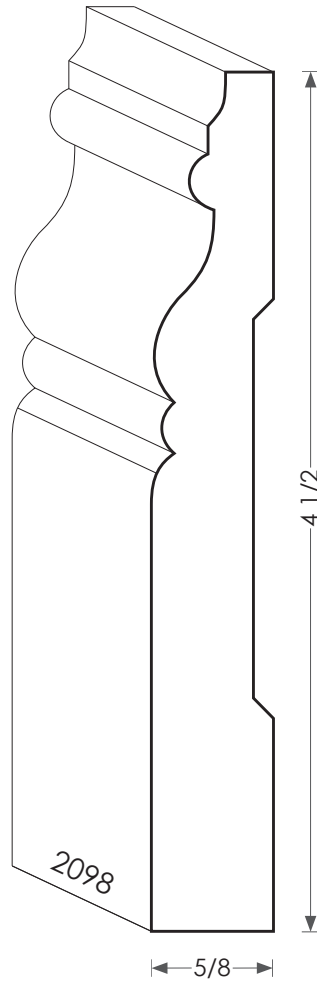

MOULDINGS ONE

Most baseboards can be modified for height.

Wood Baseboard - 2098

PHYSICAL ADDRESS: 13851 STATION ROAD, MIDDLEFIELD, OHIO 44062
MAILING ADDRESS: THE HARDWOOD LUMBER COMPANY - P.O. BOX 15 BURTON, OHIO 44021
P. 440-834-3420 OR 1-877-708-4095 F. 440-834-3422
HOURS: MON.-FRI. 8AM-4:30PM, SAT. 8AM-12NOON
www.mouldingsone.com