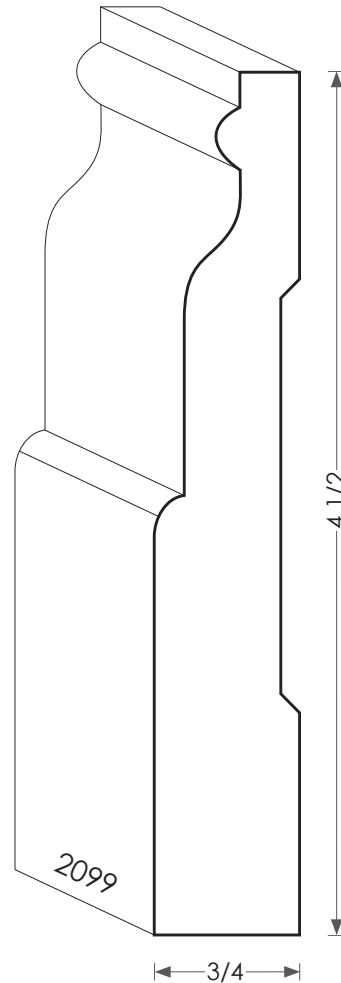

# MOULDINGS ONE

Most baseboards can be modified for height.

## Wood Baseboard - 2099

PHYSICAL ADDRESS: 13851 STATION ROAD, MIDDLEFIELD, OHIO 44062  
MAILING ADDRESS: THE HARDWOOD LUMBER COMPANY - P.O. BOX 15 BURTON, OHIO 44021  
P. 440-834-3420 OR 1-877-708-4095 F. 440-834-3422  
HOURS: MON.-FRI. 8AM-4:30PM, SAT. 8AM-12NOON  
[www.mouldingsone.com](http://www.mouldingsone.com)