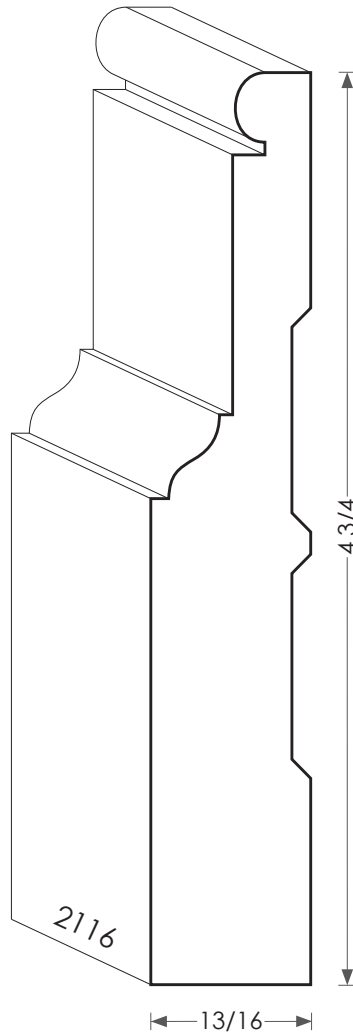

MOULDINGS ONE

Most baseboards can be modified for height.

Wood Baseboard - 2116

PHYSICAL ADDRESS: 13851 STATION ROAD, MIDDLEFIELD, OHIO 44062
MAILING ADDRESS: THE HARDWOOD LUMBER COMPANY - P.O. BOX 15 BURTON, OHIO 44021
P. 440-834-3420 OR 1-877-708-4095 F. 440-834-3422
HOURS: MON.-FRI. 8AM-4:30PM, SAT. 8AM-12NOON
www.mouldingsone.com