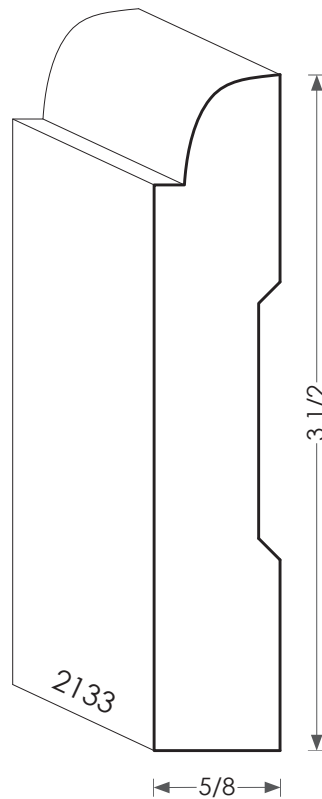

# MOULDINGS ONE

Most baseboards can be modified for height.

Wood Baseboard - 2133

PHYSICAL ADDRESS: 13851 STATION ROAD, MIDDLEFIELD, OHIO 44062  
MAILING ADDRESS: THE HARDWOOD LUMBER COMPANY - P.O. BOX 15 BURTON, OHIO 44021  
P. 440-834-3420 OR 1-877-708-4095 F. 440-834-3422  
HOURS: MON.-FRI. 8AM-4:30PM, SAT. 8AM-12NOON  
[www.mouldingsone.com](http://www.mouldingsone.com)