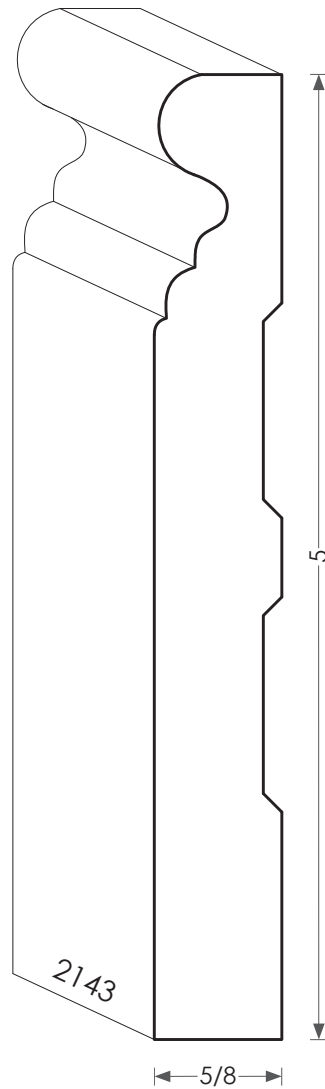

# MOULDINGS ONE

Most baseboards can be modified for height.

Wood Baseboard - 2143

PHYSICAL ADDRESS: 13851 STATION ROAD, MIDDLEFIELD, OHIO 44062  
MAILING ADDRESS: THE HARDWOOD LUMBER COMPANY - P.O. BOX 15 BURTON, OHIO 44021  
P. 440-834-3420 OR 1-877-708-4095 F. 440-834-3422  
HOURS: MON.-FRI. 8AM-4:30PM, SAT. 8AM-12NOON  
[www.mouldingsone.com](http://www.mouldingsone.com)