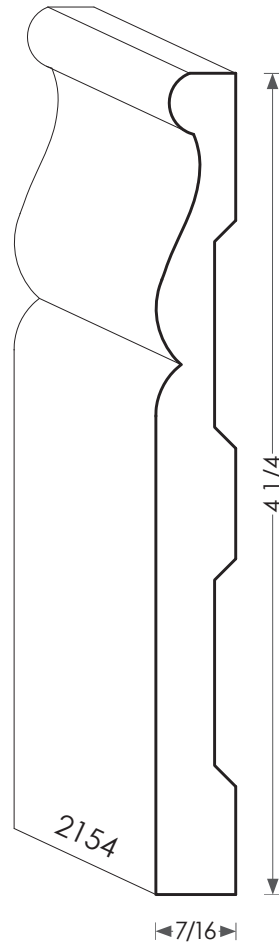

# MOULDINGS ONE

Most baseboards can be modified for height.

## Wood Baseboard - 2154

PHYSICAL ADDRESS: 13851 STATION ROAD, MIDDLEFIELD, OHIO 44062  
MAILING ADDRESS: THE HARDWOOD LUMBER COMPANY - P.O. BOX 15 BURTON, OHIO 44021  
P. 440-834-3420 OR 1-877-708-4095 F. 440-834-3422  
HOURS: MON.-FRI. 8AM-4:30PM, SAT. 8AM-12NOON  
[www.mouldingsone.com](http://www.mouldingsone.com)