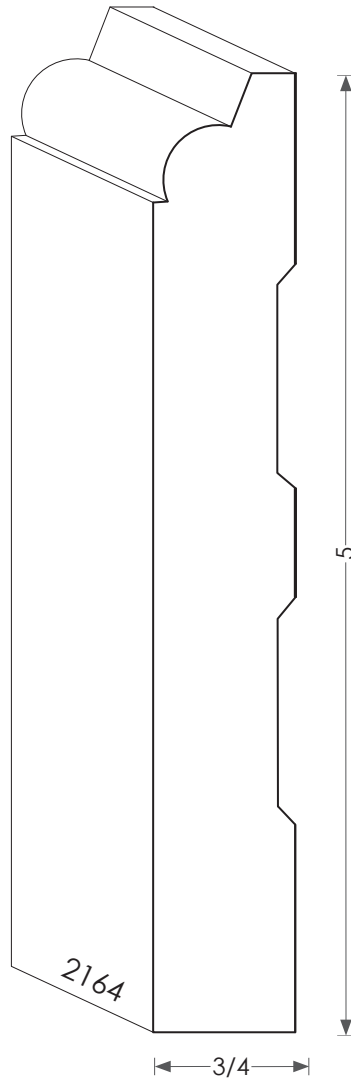

# MOULDINGS ONE

Most baseboards can be modified for height.

Wood Baseboard - 2164

PHYSICAL ADDRESS: 13851 STATION ROAD, MIDDLEFIELD, OHIO 44062  
MAILING ADDRESS: THE HARDWOOD LUMBER COMPANY - P.O. BOX 15 BURTON, OHIO 44021  
P. 440-834-3420 OR 1-877-708-4095 F. 440-834-3422  
HOURS: MON.-FRI. 8AM-4:30PM, SAT. 8AM-12NOON  
[www.mouldingsone.com](http://www.mouldingsone.com)