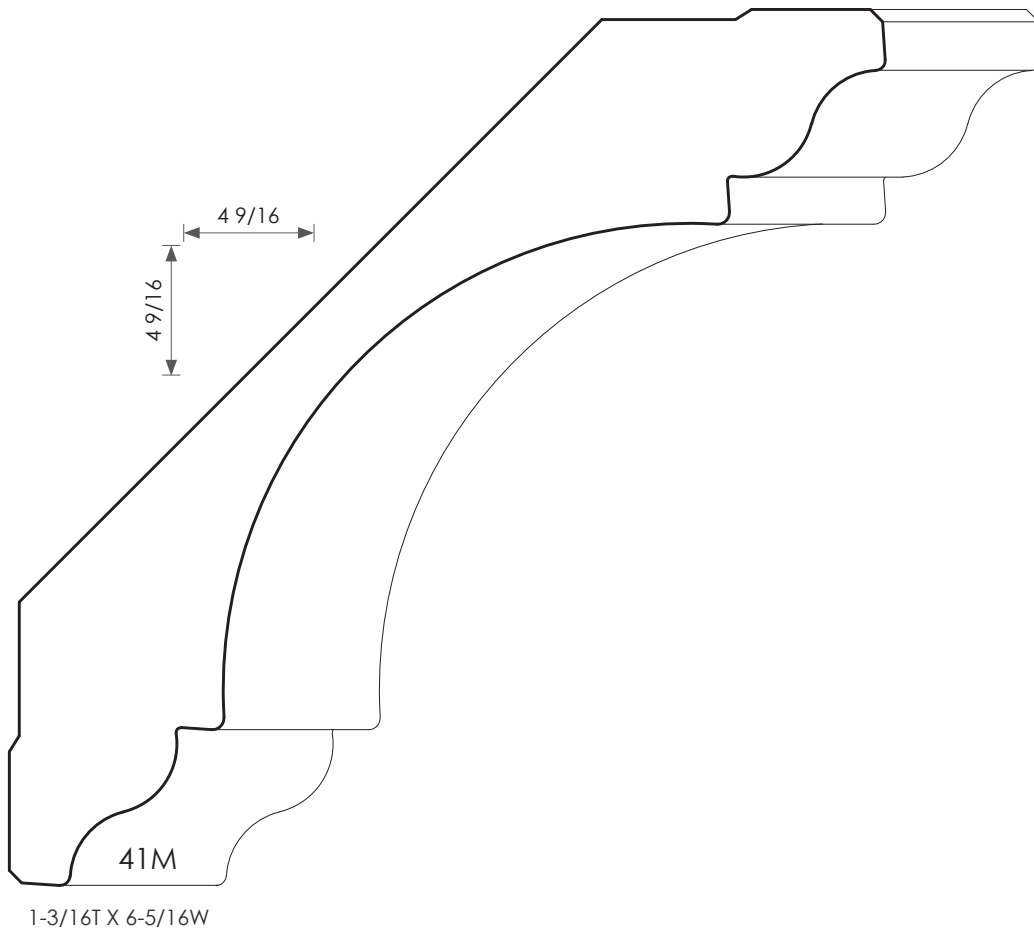

# MOULDINGS ONE

MDF Crown - 41M

PHYSICAL ADDRESS: 13851 STATION ROAD, MIDDLEFIELD, OHIO 44062

MAILING ADDRESS: THE HARDWOOD LUMBER COMPANY - P.O. BOX 15 BURTON, OHIO 44021

P. 440-834-3420 OR 1-877-708-4095 F. 440-834-3422

HOURS: MON.-FRI. 8AM-4:30PM, SAT. 8AM-12NOON

[www.mouldingsone.com](http://www.mouldingsone.com)