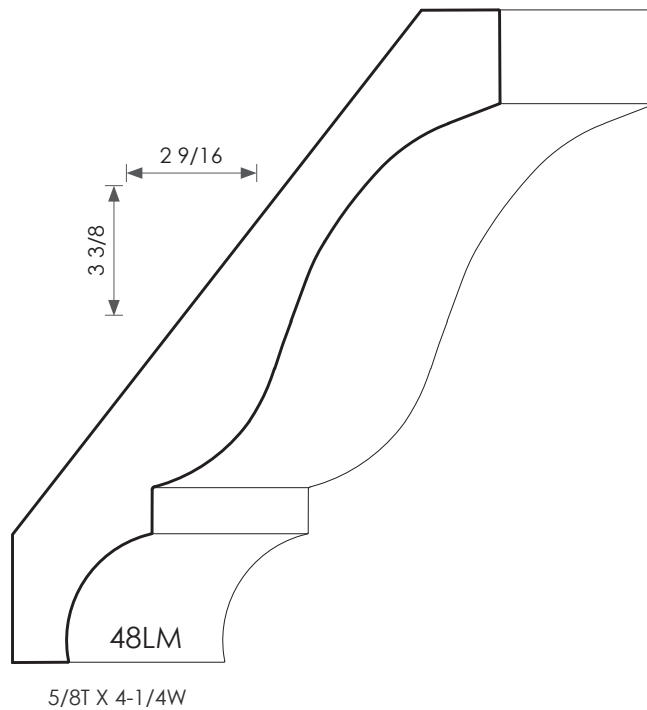

MOULDINGS ONE

MDF Crown - 48LM

PHYSICAL ADDRESS: 13851 STATION ROAD, MIDDLEFIELD, OHIO 44062
MAILING ADDRESS: THE HARDWOOD LUMBER COMPANY - P.O. BOX 15 BURTON, OHIO 44021
P. 440-834-3420 OR 1-877-708-4095 F. 440-834-3422
HOURS: MON.-FRI. 8AM-4:30PM, SAT. 8AM-12NOON
www.mouldingsone.com