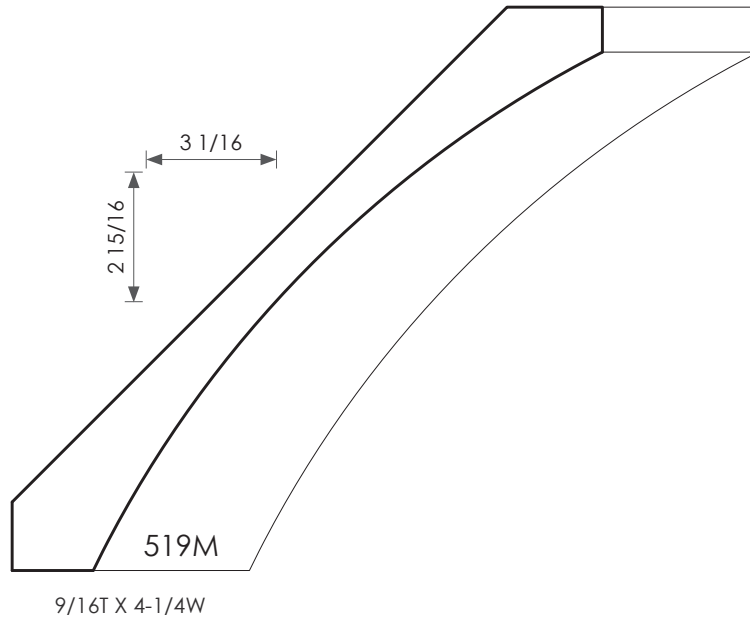

# MOULDINGS ONE

MDF Crown - 519M

PHYSICAL ADDRESS: 13851 STATION ROAD, MIDDLEFIELD, OHIO 44062  
MAILING ADDRESS: THE HARDWOOD LUMBER COMPANY - P.O. BOX 15 BURTON, OHIO 44021  
P. 440-834-3420 OR 1-877-708-4095 F. 440-834-3422  
HOURS: MON.-FRI. 8AM-4:30PM, SAT. 8AM-12NOON  
[www.mouldingsone.com](http://www.mouldingsone.com)