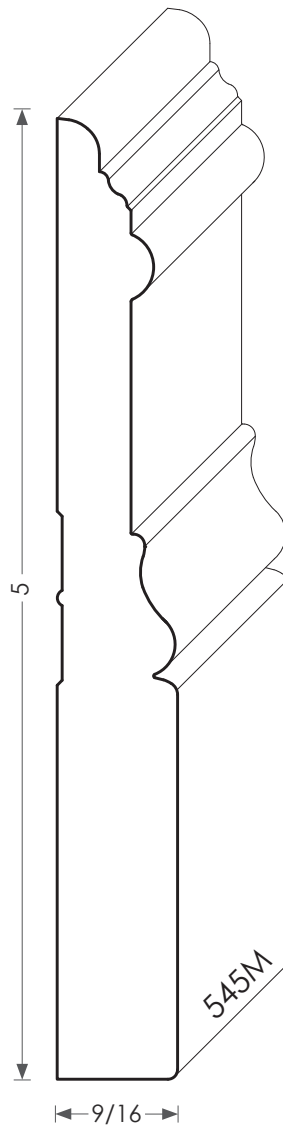

MOULDINGS ONE

MDF Baseboard - 545M

PHYSICAL ADDRESS: 13851 STATION ROAD, MIDDLEFIELD, OHIO 44062

MAILING ADDRESS: THE HARDWOOD LUMBER COMPANY - P.O. BOX 15 BURTON, OHIO 44021

P. 440-834-3420 OR 1-877-708-4095 F. 440-834-3422

HOURS: MON.-FRI. 8AM-4:30PM, SAT. 8AM-12NOON

www.mouldingsone.com