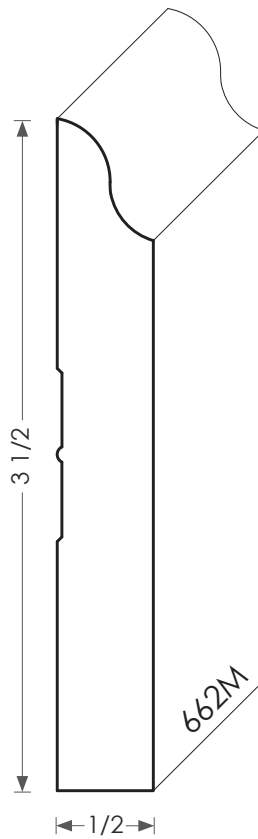

# MOULDINGS ONE

MDF Baseboard - 662M

PHYSICAL ADDRESS: 13851 STATION ROAD, MIDDLEFIELD, OHIO 44062

MAILING ADDRESS: THE HARDWOOD LUMBER COMPANY - P.O. BOX 15 BURTON, OHIO 44021

P. 440-834-3420 OR 1-877-708-4095 F. 440-834-3422