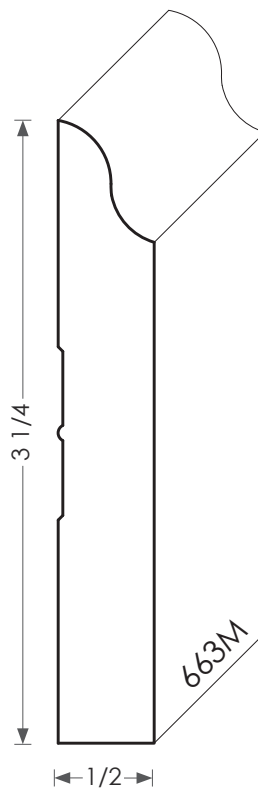

# MOULDINGS ONE

MDF Baseboard - 663M

PHYSICAL ADDRESS: 13851 STATION ROAD, MIDDLEFIELD, OHIO 44062

MAILING ADDRESS: THE HARDWOOD LUMBER COMPANY - P.O. BOX 15 BURTON, OHIO 44021

P. 440-834-3420 OR 1-877-708-4095 F. 440-834-3422