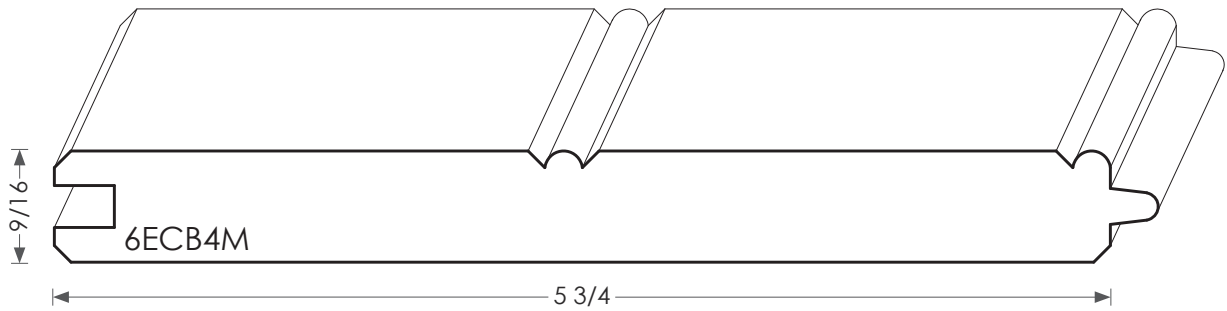

MOULDINGS ONE

MDF Wainscot - 6ECB4M

PHYSICAL ADDRESS: 13851 STATION ROAD, MIDDLEFIELD, OHIO 44062

MAILING ADDRESS: THE HARDWOOD LUMBER COMPANY - P.O. BOX 15 BURTON, OHIO 44021

P. 440-834-3420 OR 1-877-708-4095 F. 440-834-3422