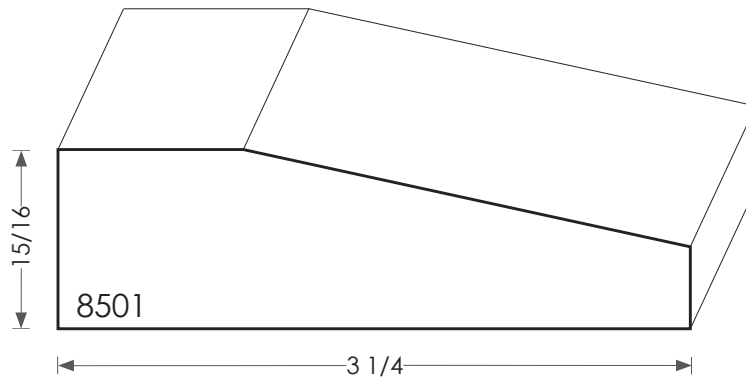

MOULDINGS ONE

Wood Plinth Block - 8501

PHYSICAL ADDRESS: 13851 STATION ROAD, MIDDLEFIELD, OHIO 44062
MAILING ADDRESS: THE HARDWOOD LUMBER COMPANY - P.O. BOX 15 BURTON, OHIO 44021
P. 440-834-3420 OR 1-877-708-4095 F. 440-834-3422
HOURS: MON.-FRI. 8AM-4:30PM, SAT. 8AM-12NOON
www.mouldingsone.com