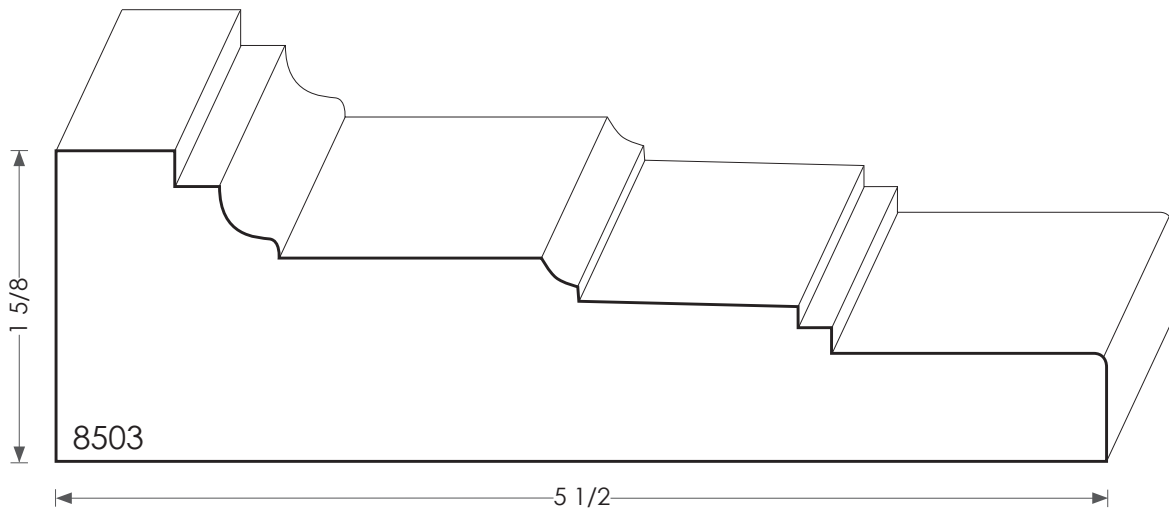

MOULDINGS ONE

Wood Plinth Block - 8503

PHYSICAL ADDRESS: 13851 STATION ROAD, MIDDLEFIELD, OHIO 44062
MAILING ADDRESS: THE HARDWOOD LUMBER COMPANY - P.O. BOX 15 BURTON, OHIO 44021
P. 440-834-3420 OR 1-877-708-4095 F. 440-834-3422
HOURS: MON.-FRI. 8AM-4:30PM, SAT. 8AM-12NOON
www.mouldingsone.com