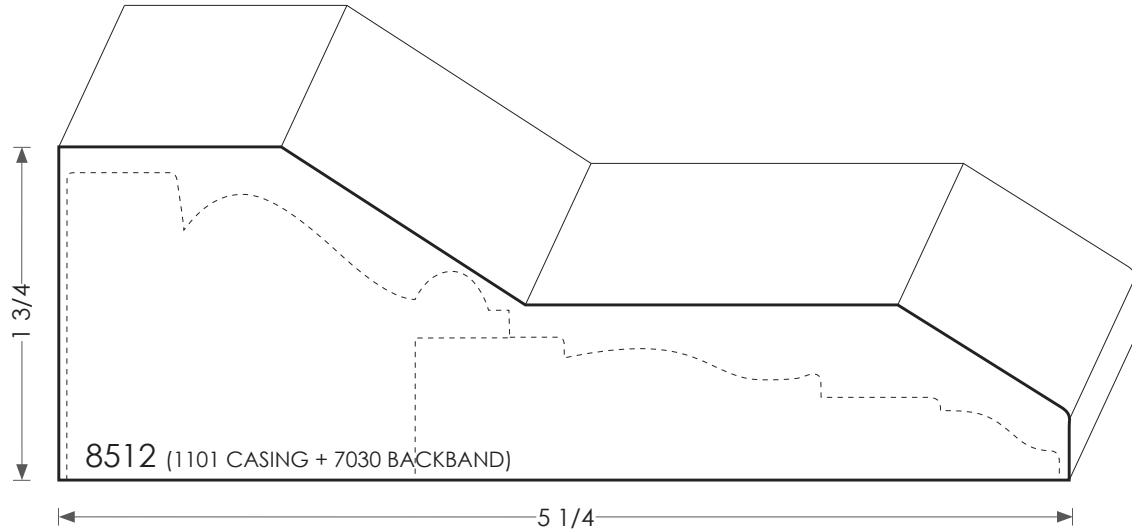

# MOULDINGS ONE

Wood Plinth Block - 8512

PHYSICAL ADDRESS: 13851 STATION ROAD, MIDDLEFIELD, OHIO 44062  
MAILING ADDRESS: THE HARDWOOD LUMBER COMPANY - P.O. BOX 15 BURTON, OHIO 44021  
P. 440-834-3420 OR 1-877-708-4095 F. 440-834-3422  
HOURS: MON.-FRI. 8AM-4:30PM, SAT. 8AM-12NOON  
[www.mouldingsone.com](http://www.mouldingsone.com)