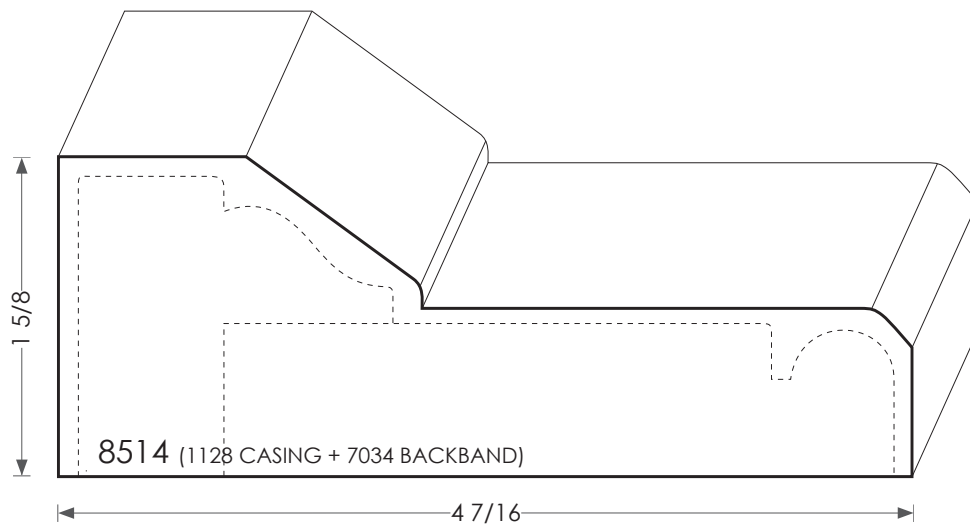

MOULDINGS ONE

Wood Plinth Block - 8514

PHYSICAL ADDRESS: 13851 STATION ROAD, MIDDLEFIELD, OHIO 44062
MAILING ADDRESS: THE HARDWOOD LUMBER COMPANY - P.O. BOX 15 BURTON, OHIO 44021
P. 440-834-3420 OR 1-877-708-4095 F. 440-834-3422
HOURS: MON.-FRI. 8AM-4:30PM, SAT. 8AM-12NOON
www.mouldingsone.com