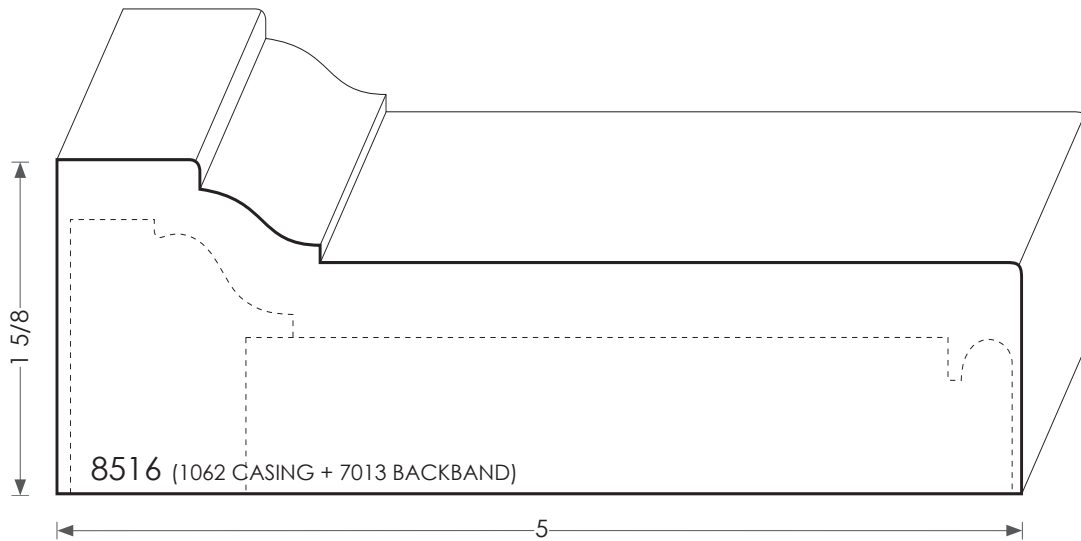

MOULDINGS ONE

Wood Plinth Block - 8516

PHYSICAL ADDRESS: 13851 STATION ROAD, MIDDLEFIELD, OHIO 44062
MAILING ADDRESS: THE HARDWOOD LUMBER COMPANY - P.O. BOX 15 BURTON, OHIO 44021
P. 440-834-3420 OR 1-877-708-4095 F. 440-834-3422
HOURS: MON.-FRI. 8AM-4:30PM, SAT. 8AM-12NOON
www.mouldingsone.com