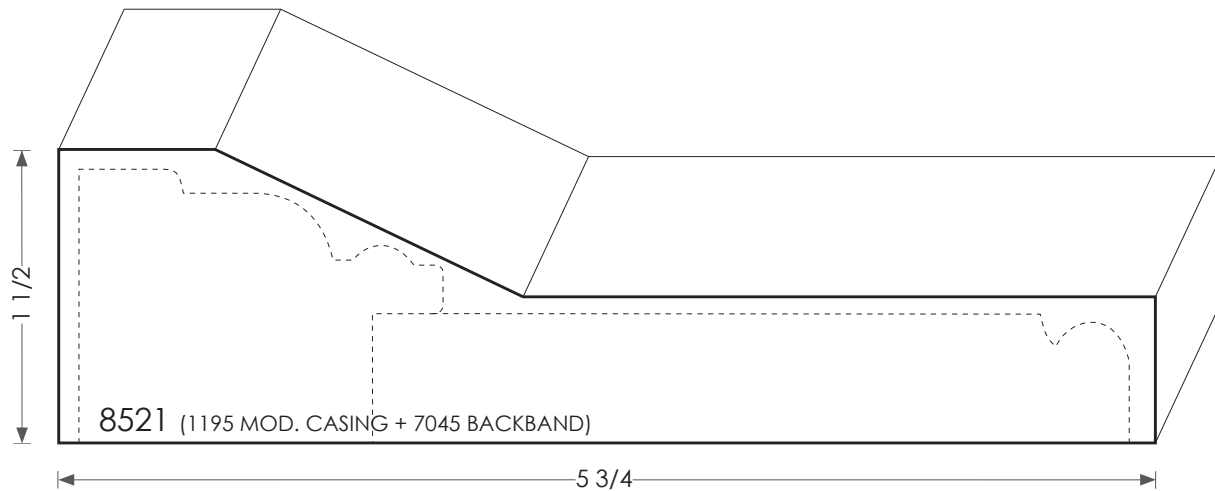

MOULDINGS ONE

Wood Plinth Block - 8521

PHYSICAL ADDRESS: 13851 STATION ROAD, MIDDLEFIELD, OHIO 44062

MAILING ADDRESS: THE HARDWOOD LUMBER COMPANY - P.O. BOX 15 BURTON, OHIO 44021

P. 440-834-3420 OR 1-877-708-4095 F. 440-834-3422