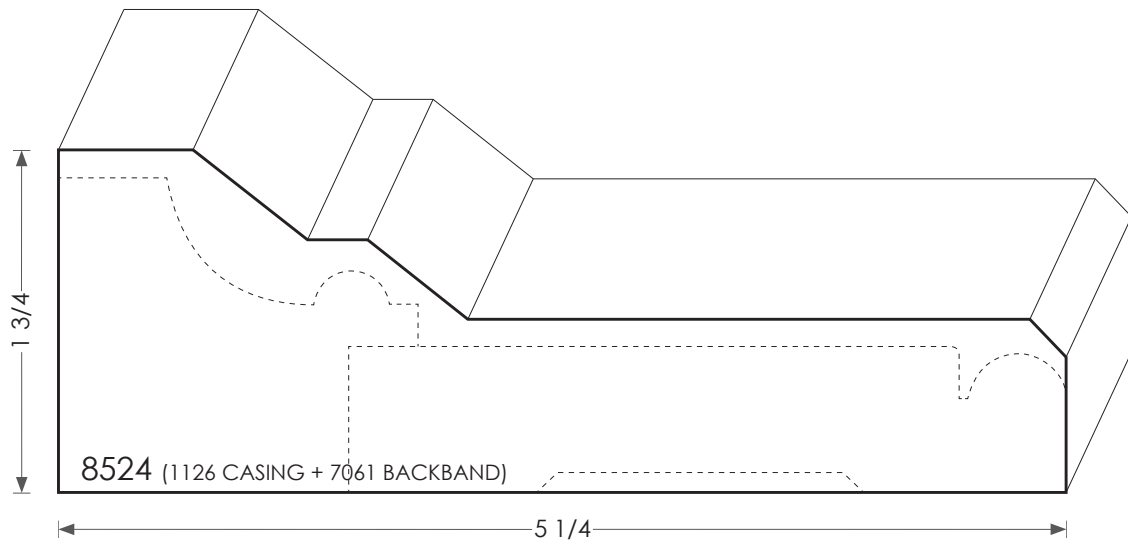

MOULDINGS ONE

Wood Plinth Block - 8524

PHYSICAL ADDRESS: 13851 STATION ROAD, MIDDLEFIELD, OHIO 44062
MAILING ADDRESS: THE HARDWOOD LUMBER COMPANY - P.O. BOX 15 BURTON, OHIO 44021
P. 440-834-3420 OR 1-877-708-4095 F. 440-834-3422
HOURS: MON.-FRI. 8AM-4:30PM, SAT. 8AM-12NOON
www.mouldingsone.com