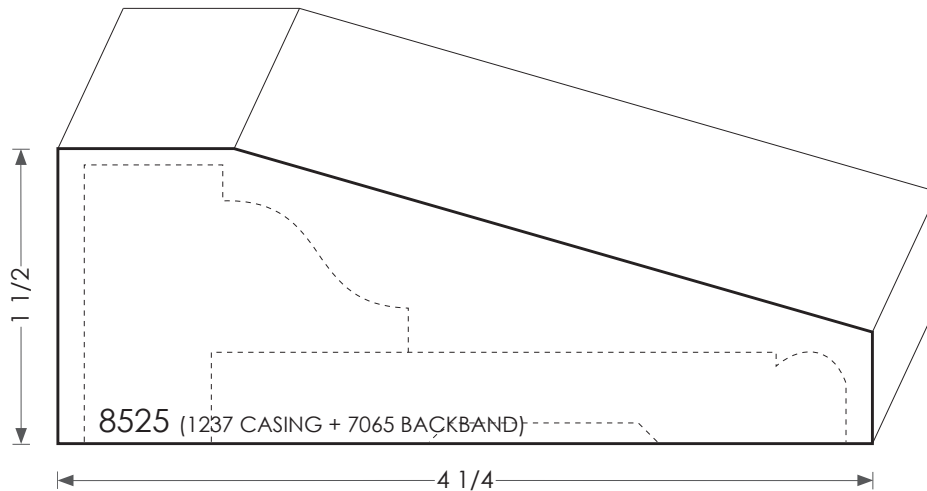

MOULDINGS ONE

Wood Plinth Block - 8525

PHYSICAL ADDRESS: 13851 STATION ROAD, MIDDLEFIELD, OHIO 44062

MAILING ADDRESS: THE HARDWOOD LUMBER COMPANY - P.O. BOX 15 BURTON, OHIO 44021

P. 440-834-3420 OR 1-877-708-4095 F. 440-834-3422