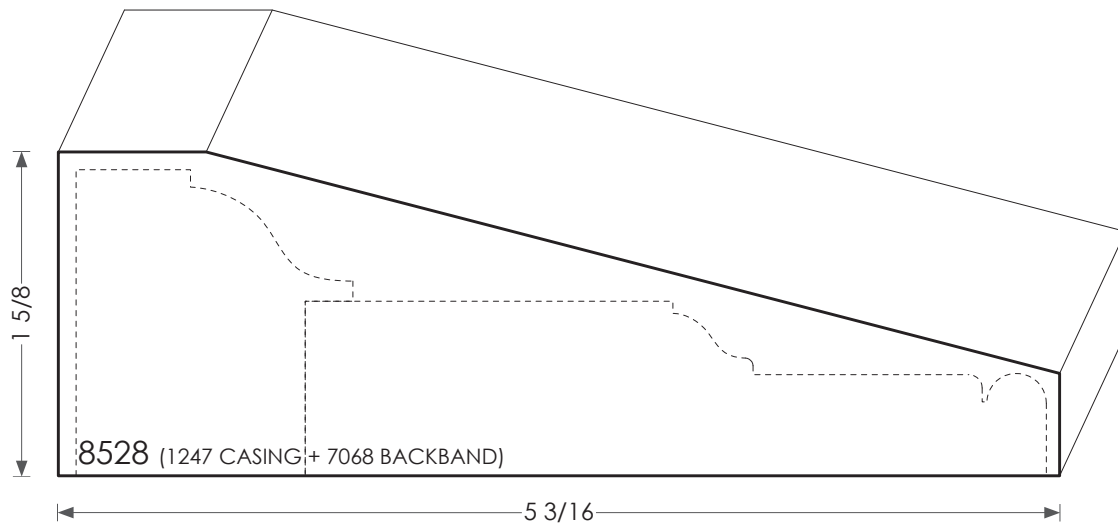

MOULDINGS ONE

Wood Plinth Block - 8528

PHYSICAL ADDRESS: 13851 STATION ROAD, MIDDLEFIELD, OHIO 44062
MAILING ADDRESS: THE HARDWOOD LUMBER COMPANY - P.O. BOX 15 BURTON, OHIO 44021
P. 440-834-3420 OR 1-877-708-4095 F. 440-834-3422
HOURS: MON.-FRI. 8AM-4:30PM, SAT. 8AM-12NOON
www.mouldingsone.com