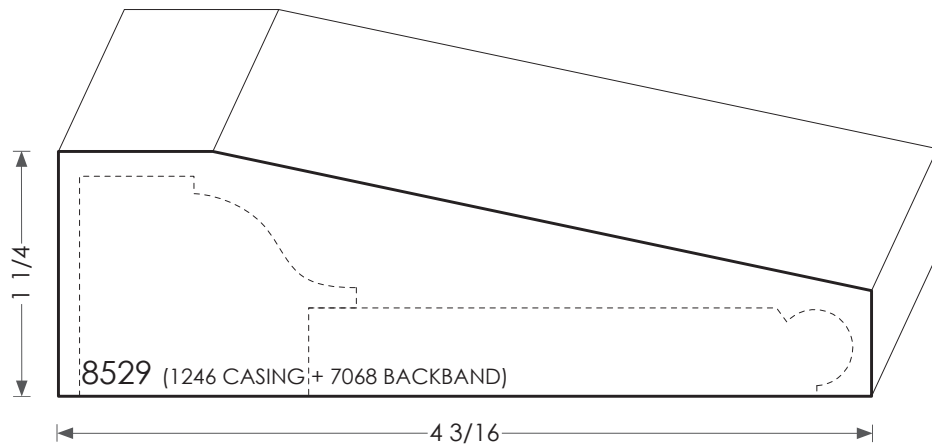

# MOULDINGS ONE

Wood Plinth Block - 8529

PHYSICAL ADDRESS: 13851 STATION ROAD, MIDDLEFIELD, OHIO 44062  
MAILING ADDRESS: THE HARDWOOD LUMBER COMPANY - P.O. BOX 15 BURTON, OHIO 44021  
P. 440-834-3420 OR 1-877-708-4095 F. 440-834-3422  
HOURS: MON.-FRI. 8AM-4:30PM, SAT. 8AM-12NOON  
[www.mouldingsone.com](http://www.mouldingsone.com)