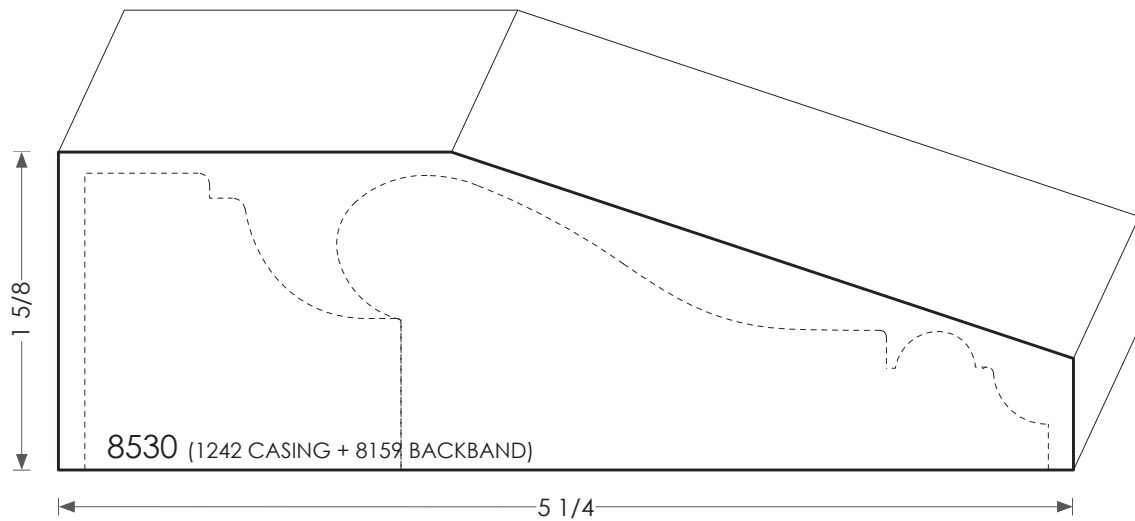

MOULDINGS ONE

Wood Plinth Block - 8530

PHYSICAL ADDRESS: 13851 STATION ROAD, MIDDLEFIELD, OHIO 44062
MAILING ADDRESS: THE HARDWOOD LUMBER COMPANY - P.O. BOX 15 BURTON, OHIO 44021
P. 440-834-3420 OR 1-877-708-4095 F. 440-834-3422
HOURS: MON.-FRI. 8AM-4:30PM, SAT. 8AM-12NOON
www.mouldingsone.com