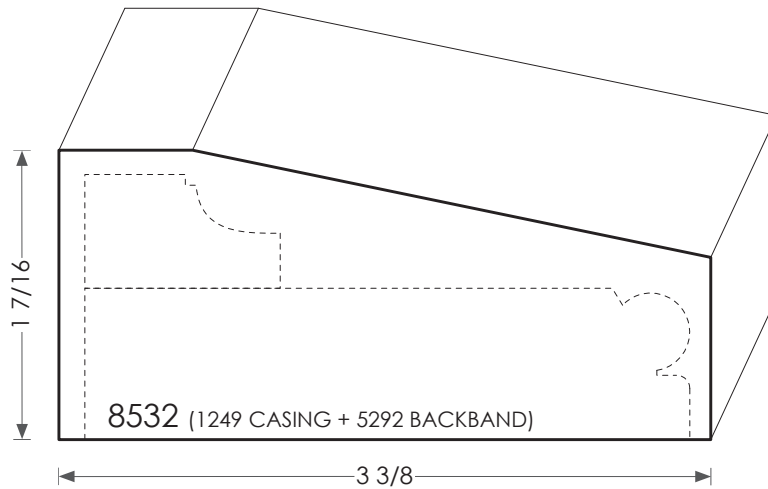

MOULDINGS ONE

Wood Plinth Block - 8532

PHYSICAL ADDRESS: 13851 STATION ROAD, MIDDLEFIELD, OHIO 44062

MAILING ADDRESS: THE HARDWOOD LUMBER COMPANY - P.O. BOX 15 BURTON, OHIO 44021

P. 440-834-3420 OR 1-877-708-4095 F. 440-834-3422