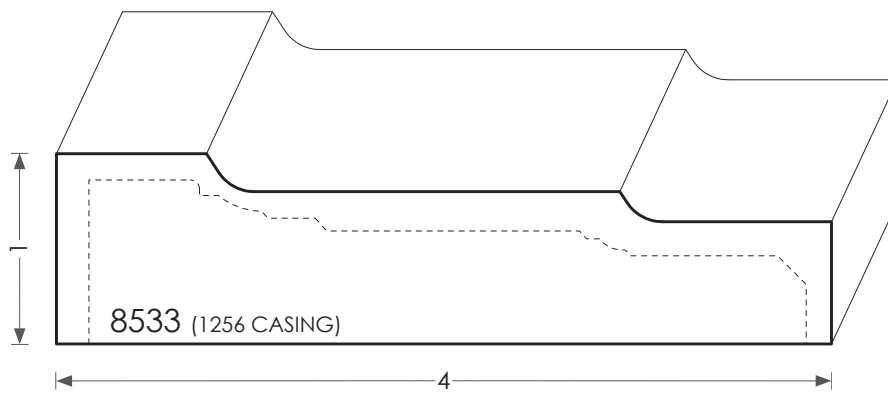

## Wood Plinth Block - 8533

PHYSICAL ADDRESS: 13851 STATION ROAD, MIDDLEFIELD, OHIO 44062  
MAILING ADDRESS: THE HARDWOOD LUMBER COMPANY - P.O. BOX 15 BURTON, OHIO 44021  
P. 440-834-3420 OR 1-877-708-4095 F. 440-834-3422  
HOURS: MON.-FRI. 8AM-4:30PM, SAT. 8AM-12NOON  
[www.mouldingsone.com](http://www.mouldingsone.com)