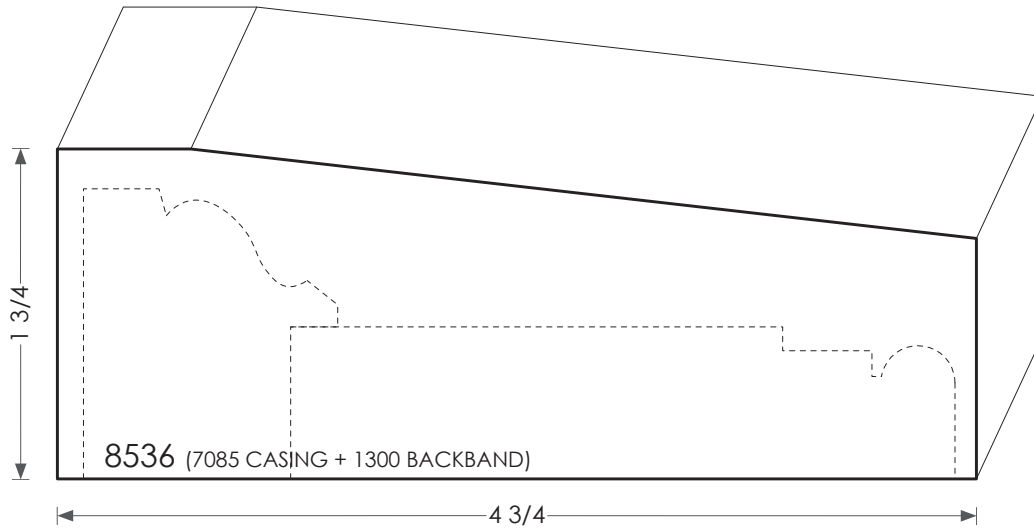

# MOULDINGS ONE

Wood Plinth Block - 8536

PHYSICAL ADDRESS: 13851 STATION ROAD, MIDDLEFIELD, OHIO 44062  
MAILING ADDRESS: THE HARDWOOD LUMBER COMPANY - P.O. BOX 15 BURTON, OHIO 44021  
P. 440-834-3420 OR 1-877-708-4095 F. 440-834-3422  
HOURS: MON.-FRI. 8AM-4:30PM, SAT. 8AM-12NOON  
[www.mouldingsone.com](http://www.mouldingsone.com)