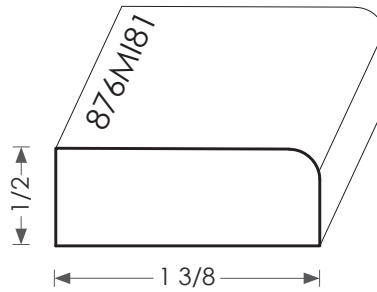

MOULDINGS ONE

MDF Door Stop - 876MI81

PHYSICAL ADDRESS: 13851 STATION ROAD, MIDDLEFIELD, OHIO 44062

MAILING ADDRESS: THE HARDWOOD LUMBER COMPANY - P.O. BOX 15 BURTON, OHIO 44021

P. 440-834-3420 OR 1-877-708-4095 F. 440-834-3422