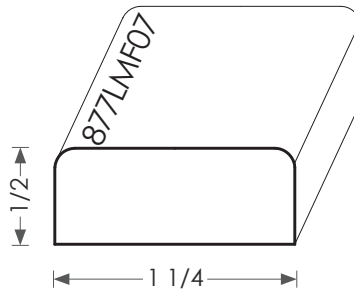

MOULDINGS ONE

MDF Door Stop - 877LMF07

PHYSICAL ADDRESS: 13851 STATION ROAD, MIDDLEFIELD, OHIO 44062
MAILING ADDRESS: THE HARDWOOD LUMBER COMPANY - P.O. BOX 15 BURTON, OHIO 44021
P. 440-834-3420 OR 1-877-708-4095 F. 440-834-3422
HOURS: MON.-FRI. 8AM-4:30PM, SAT. 8AM-12NOON
www.mouldingsone.com