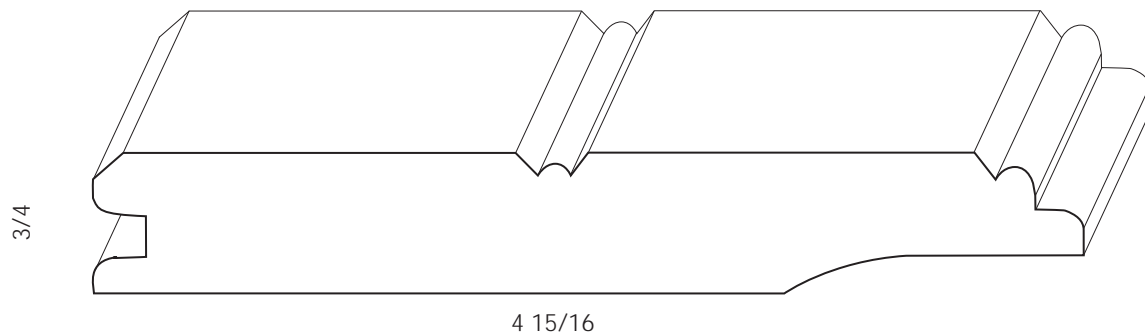

# Mouldings One

Tongue and Groove widths measure  
the exposed face only.

## Wood Tongue and Groove - 8905

Physical Address: 13851 Station Road, Middlefield, Ohio 44062

Mailing Address: The Hardwood Lumber Company - P.O. Box 15 Burton, Ohio 44021

p. 440-834-3420 or 1-877-708-4095 f. 440-834-3422