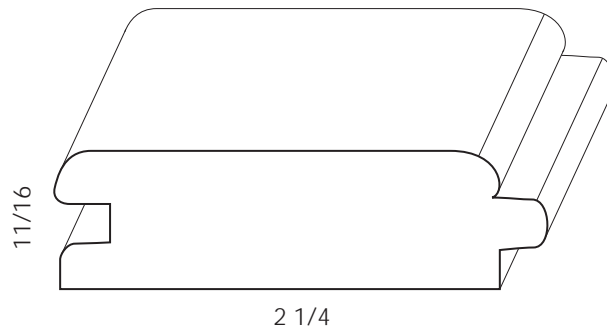

Mouldings One

Tongue and Groove widths measure the exposed face only.

Wood Tongue and Groove - 8921

Physical Address: 13851 Station Road, Middlefield, Ohio 44062

Mailing Address: The Hardwood Lumber Company - P.O. Box 15 Burton, Ohio 44021