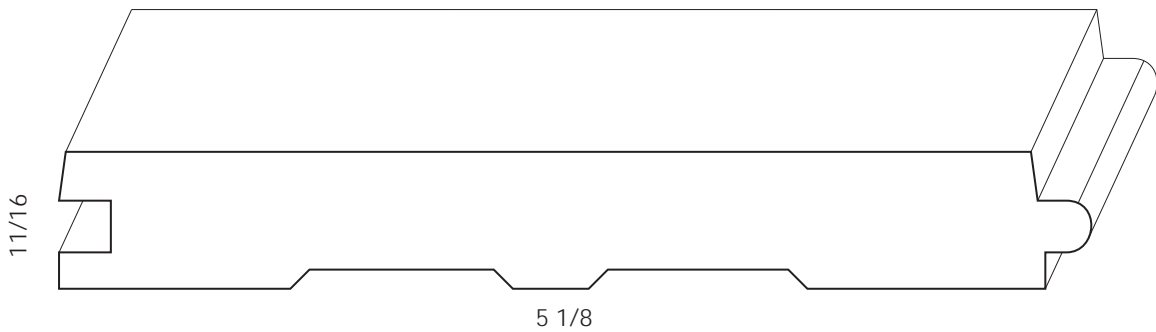

# Mouldings One

Tongue and Groove widths measure  
the exposed face only.

## Wood Tongue and Groove - 8922

Physical Address: 13851 Station Road, Middlefield, Ohio 44062

Mailing Address: The Hardwood Lumber Company - P.O. Box 15 Burton, Ohio 44021

p. 440-834-3420 or 1-877-708-4095 f. 440-834-3422