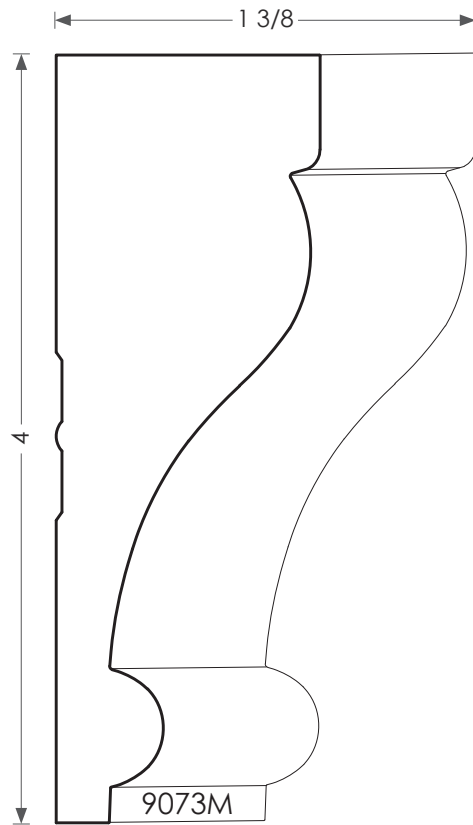

MOULDINGS ONE

MDF Crown - 9073M

PHYSICAL ADDRESS: 13851 STATION ROAD, MIDDLEFIELD, OHIO 44062
MAILING ADDRESS: THE HARDWOOD LUMBER COMPANY - P.O. BOX 15 BURTON, OHIO 44021
P. 440-834-3420 OR 1-877-708-4095 F. 440-834-3422
HOURS: MON.-FRI. 8AM-4:30PM, SAT. 8AM-12NOON
www.mouldingsone.com