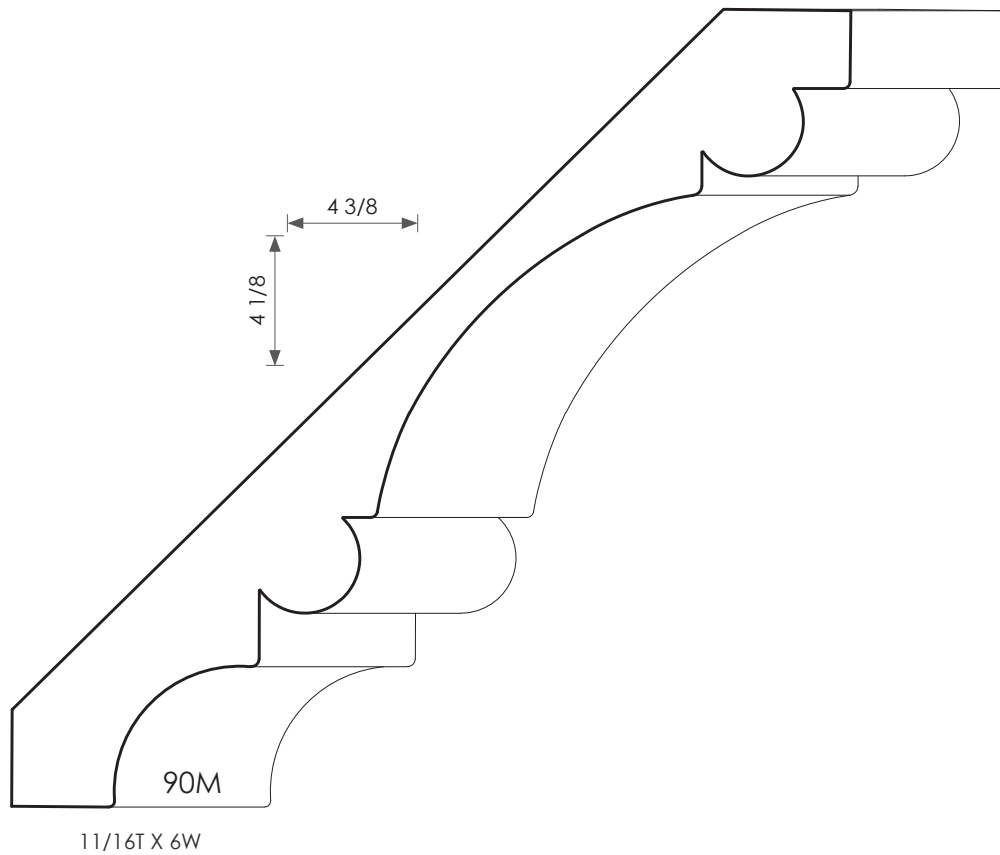

MOULDINGS ONE

MDF Crown - 90M

PHYSICAL ADDRESS: 13851 STATION ROAD, MIDDLEFIELD, OHIO 44062
MAILING ADDRESS: THE HARDWOOD LUMBER COMPANY - P.O. BOX 15 BURTON, OHIO 44021
P. 440-834-3420 OR 1-877-708-4095 F. 440-834-3422
HOURS: MON.-FRI. 8AM-4:30PM, SAT. 8AM-12NOON
www.mouldingsone.com